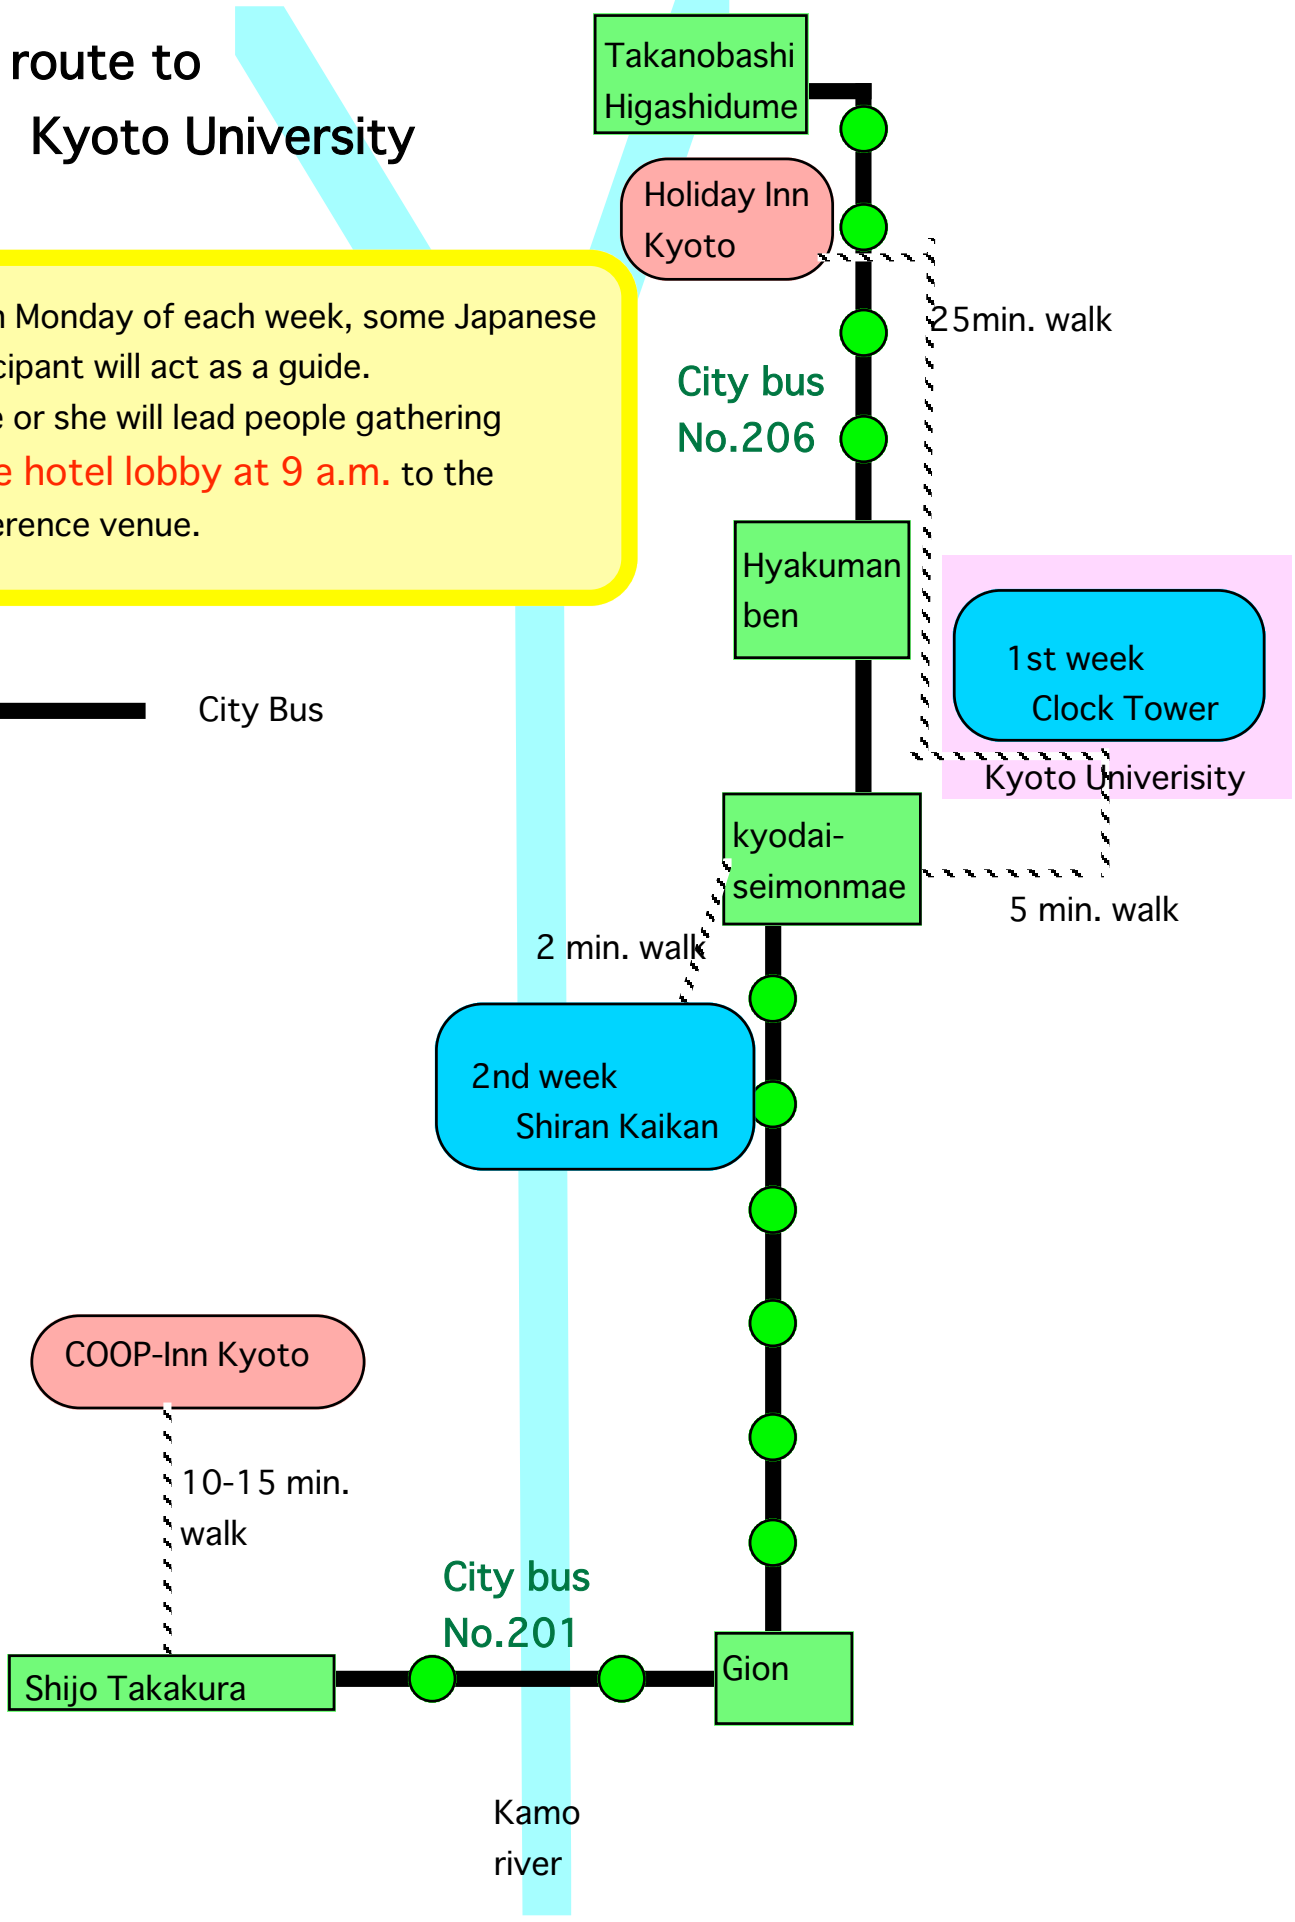

# Bus route to Kyoto University

On Monday of each week, some Japanese participant will act as a guide.  
He or she will lead people gathering in **the hotel lobby at 9 a.m.** to the conference venue.

— City Bus

# Route to the bus stop from Holiday Inn Kyoto

Kyoto City Bus  
(Takanobashi Higashitsume)

**#206** for JR Kyoto Station.  
Get off **Kyodai-seimonmae**.

KarasumaSt.

Takakura St.

Yanaginobanba St.

Muromachi St.

Higashinotoin St.

Sakaimachi St.

Tomikoji St.

Sanjo St.

Route to the bus stop  
from Coop-Inn kyoto

Rokkaku St.

H  
Coop-Inn  
Kyoto

Takoyakushi St.

Convenience Store

Nishikikoji St.

Department Store  
DAIMARU

Starbucks

Books

Shijo St.

Shijo Takakura  
City Bus 201

Ayakoji St.