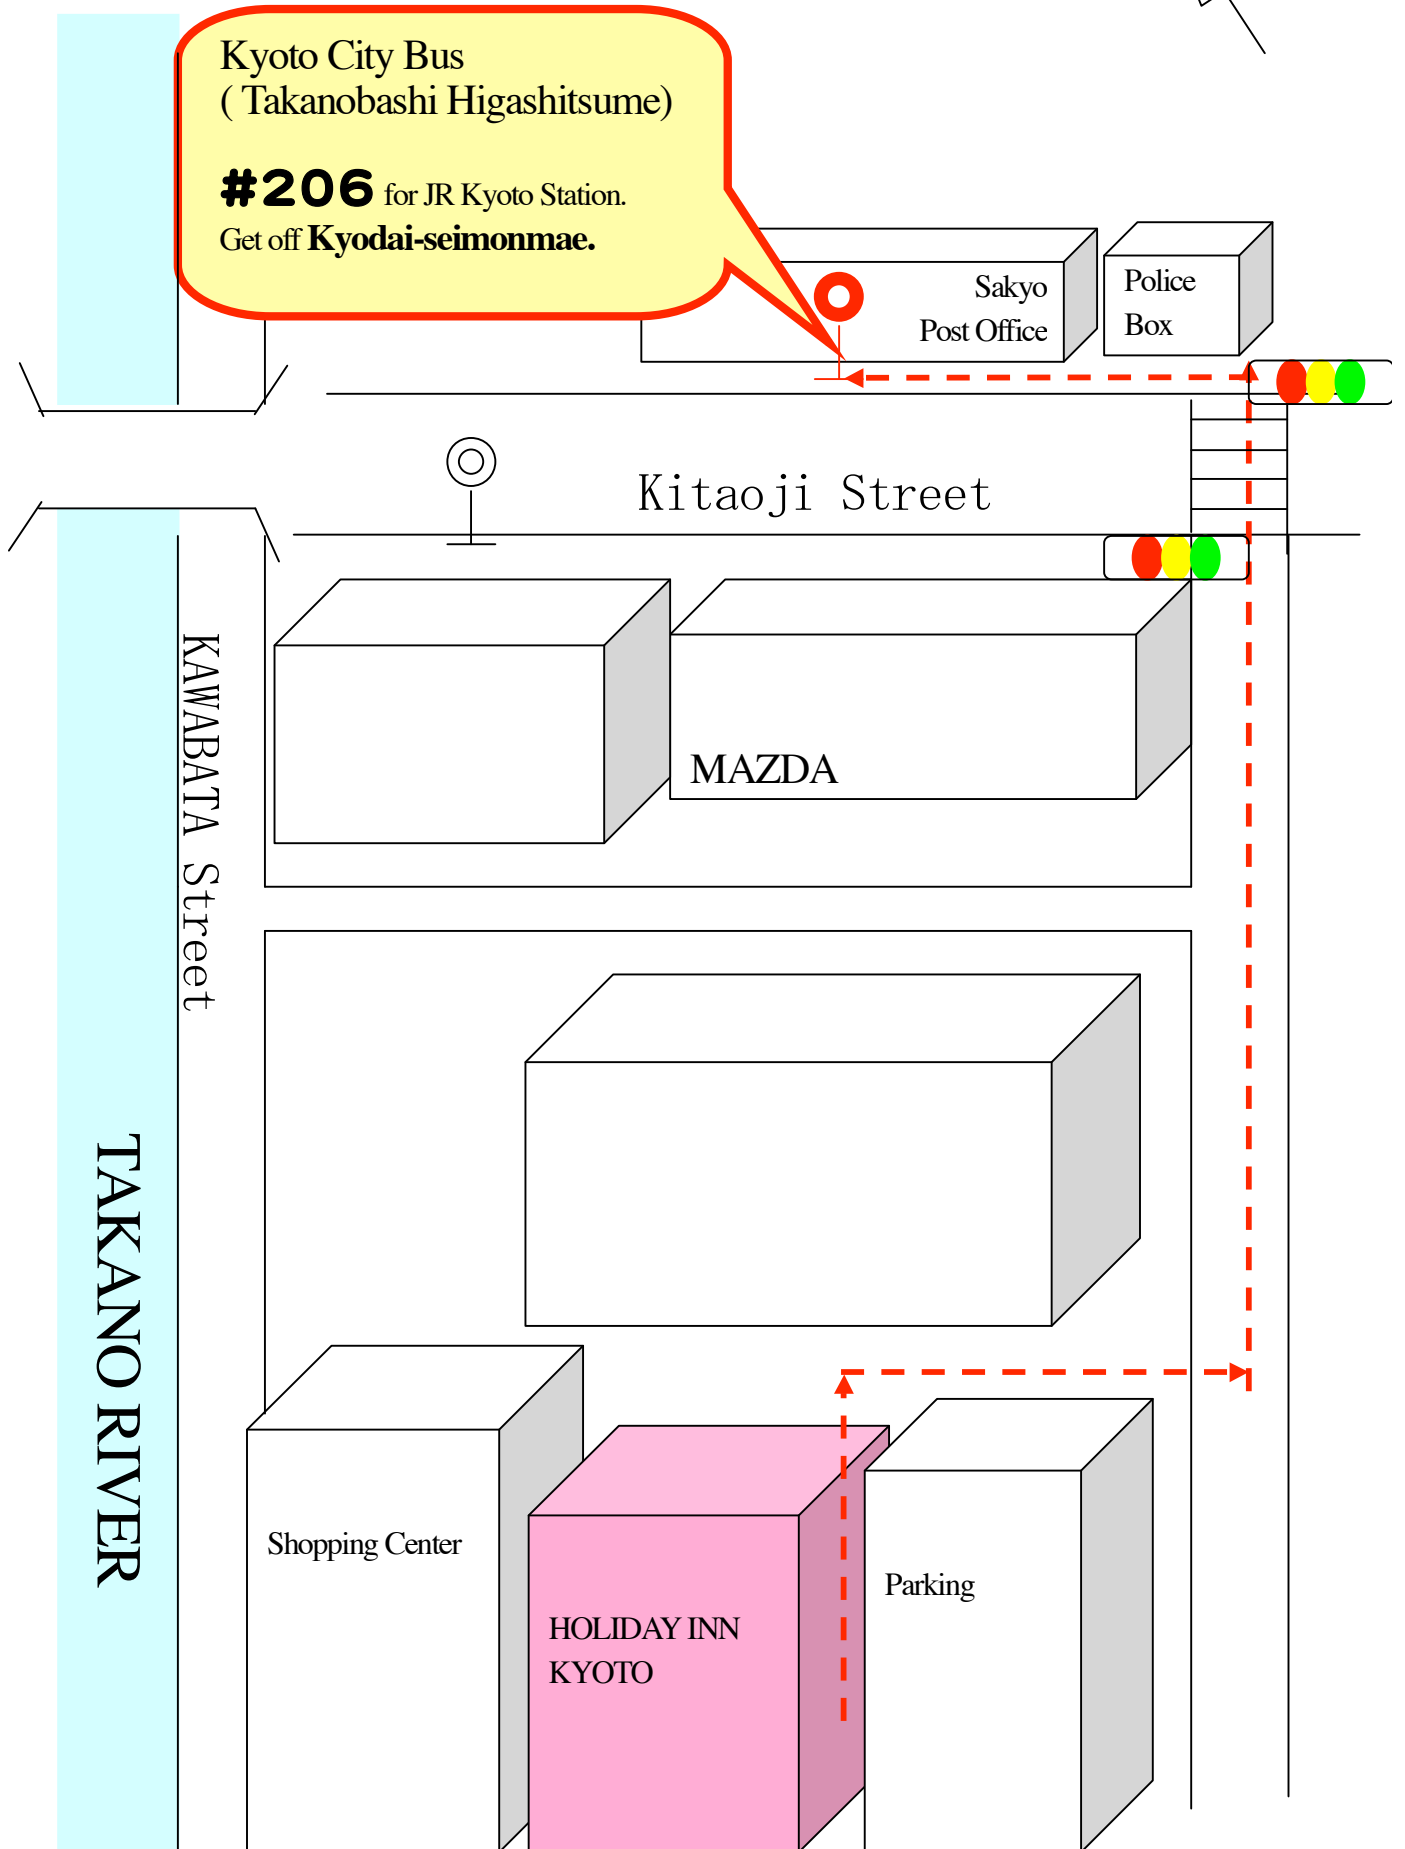

# Bus route to Kyoto University

On Monday of each week, some Japanese participant will act as a guide.  
He or she will lead people gathering in **the hotel lobby at 9 a.m.** to the conference venue.

— City Bus

# Route to the bus stop from Holiday Inn Kyoto

Kyoto City Bus  
(Takanobashi Higashitsume)

**#206** for JR Kyoto Station.  
Get off **Kyodai-seimonmae**.

KarasumaSt.

Takakura St.

Yanaginobanba St.

Muromachi St.

Higashinotoin St.

Sakaimachi St.

Tomikoji St.

Sanjo St.

Route to the bus stop  
from Coop-Inn kyoto

Rokkaku St.

H  
Coop-Inn  
Kyoto

Takoyakushi St.

Convenience Store

Nishikikoji St.

Department Store  
DAIMARU

Starbucks

Books

Shijo St.

Shijo Takakura  
City Bus 201

Ayakoji St.