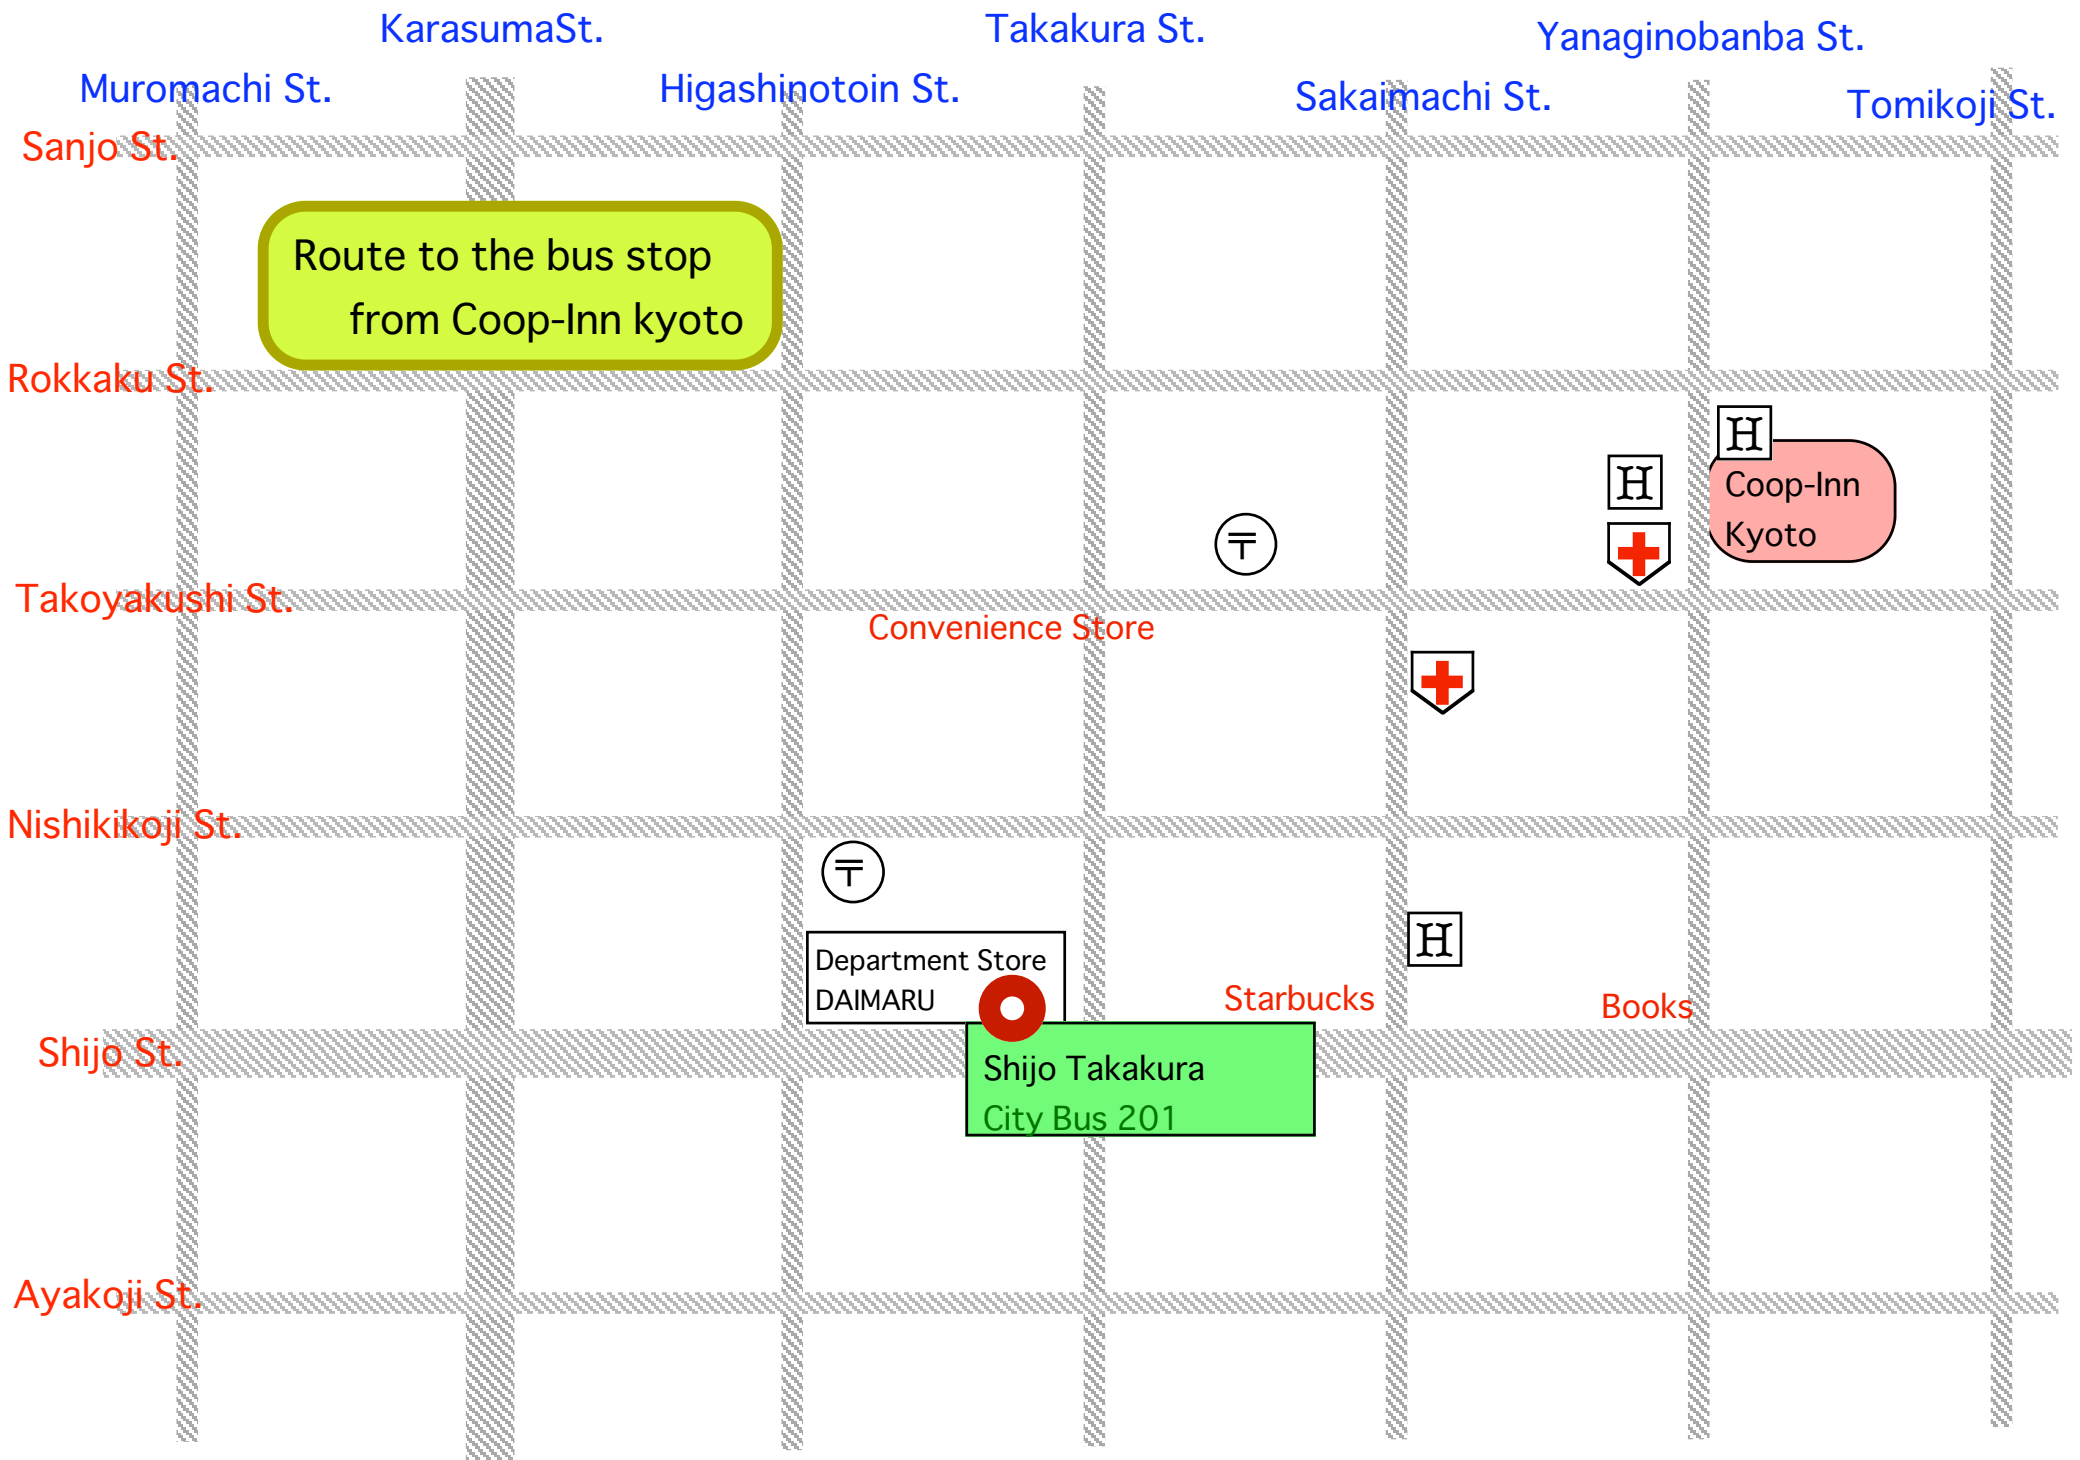

# Bus route to Kyoto University

On Monday of each week, some Japanese participant will act as a guide.  
He or she will lead people gathering in **the hotel lobby at 9 a.m.** to the conference venue.

— City Bus

# Route to the bus stop from Holiday Inn Kyoto

Kyoto City Bus  
(Takanobashi Higashitsume)

**#206** for JR Kyoto Station.  
Get off **Kyodai-seimonmae**.

KarasumaSt.

Takakura St.

Yanaginobanba St.

Muromachi St.

Higashinotoin St.

Sakaimachi St.

Tomikoji St.

Sanjo St.

Route to the bus stop  
from Coop-Inn kyoto

Rokkaku St.

H  
Coop-Inn  
Kyoto

Takoyakushi St.

Convenience Store

Nishikikoji St.

Department Store  
DAIMARU

Starbucks

Books

Shijo St.

Shijo Takakura  
City Bus 201

Ayakoji St.